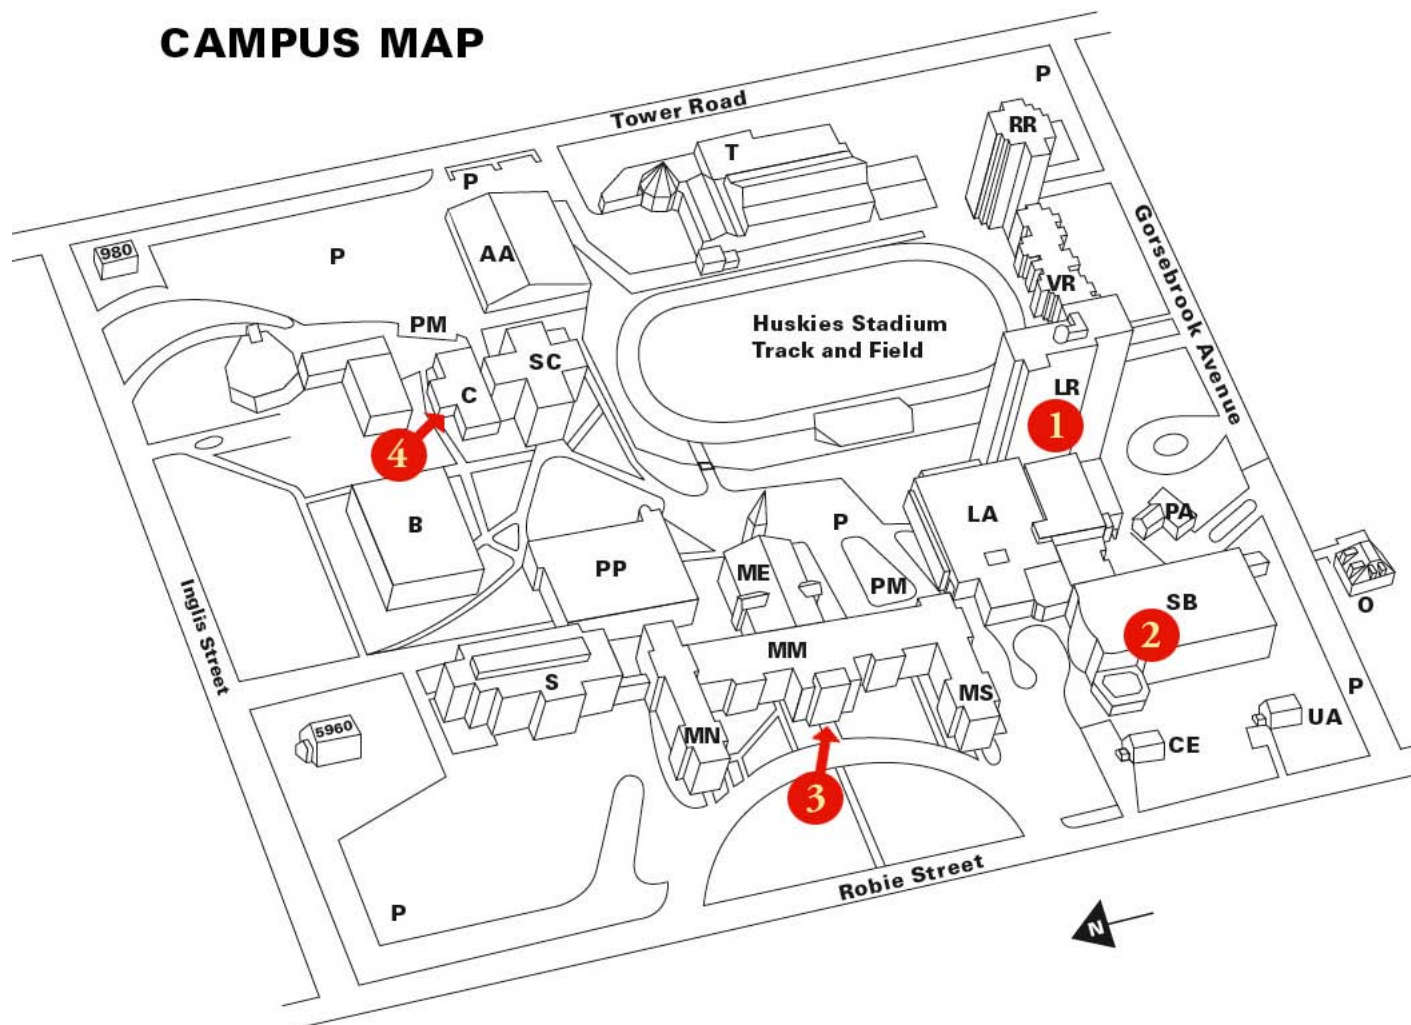

CAMPUS MAP

- 1 Loyola Residence, 5865 Gorsebrook Avenue, dormitories for speakers and some guests
- 2 Sobeys Building, for breakout sessions
- 3 McNally Main, “The Auditorium” - Main meeting area and poster sessions
- 4 “Dockside” Dining Hall, cafeteria for meals